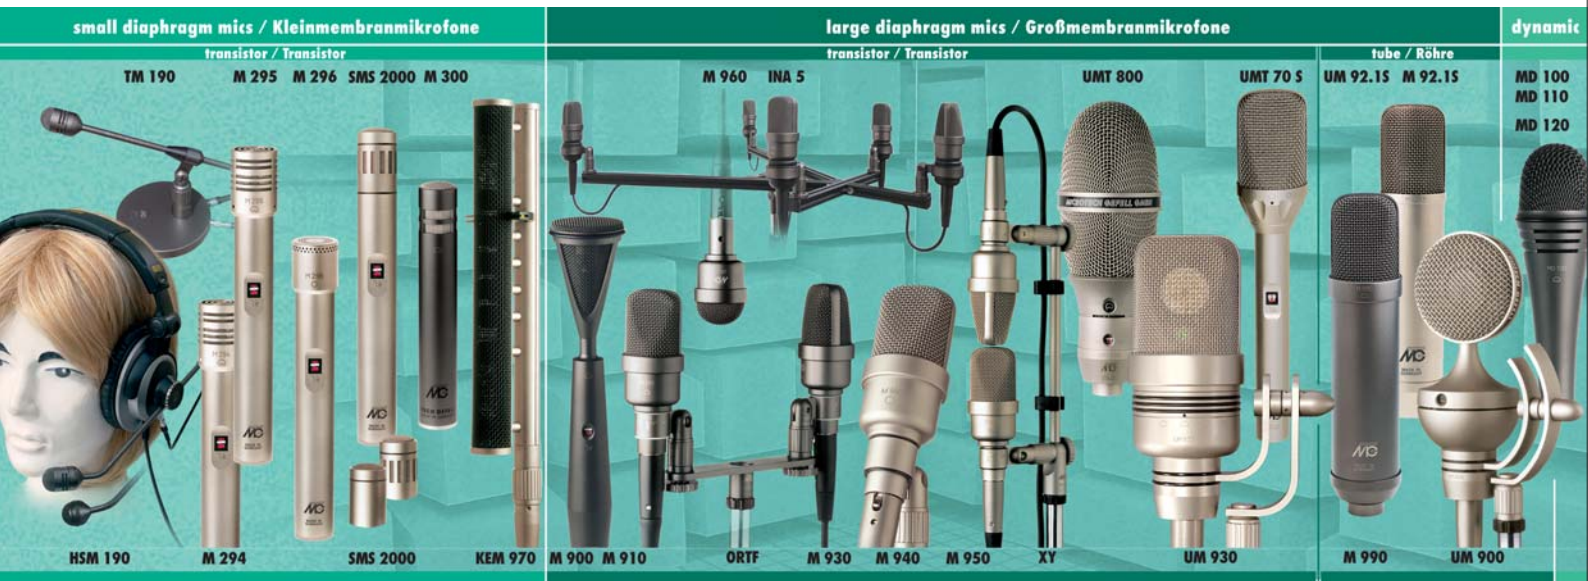

SEIT 1928

KONDENSATORMIKROFONE  
FÜR STUDIO - UND MESSTECHNIK

**MICROTECH GEFELL**

# Price List ▶▶▶▶▶▶▶▶

80  
Years

EDITION VALID JANUAR 2008

All previous price-lists are herewith cancelled

Order-No.	Colour	Model	Large diaphragm tube microphones	EUR netto
211179	dark bronze	<b>M 990</b> 	<b>Tube condenser microphone</b> in aluminium case power supply N 920.1 connection cable C 92.1 elastic suspension EA 92	2.160,00
2111 110	dark bronze / Au	<b>M 990 art</b>	<b>Tube condenser microphone - Anniversary</b> in aluminium case power supply N 920.1 connection cable C 92.1 elastic suspension EA 92	2.680,00
211145 211146	satin nickel dark bronze	<b>UM 900</b> 	<b>Tube condenser microphone Phantom 48V</b> wooden case	3.630,00 3.630,00
211152 211153	satin nickel dark bronze		with swivel mount MH 80 with swivel mount MH 80	3.490,00 3.490,00
211186 211187	satin nickel dark bronze		with elastic suspension EA 92, in aluminium case with elastic suspension EA 92, in aluminium case	3.630,00 3.630,00
211138 211139	satin nickel black matt	<b>UM 92.1 S</b> 	<b>Tube condenser microphone mit switchable pattern</b> in aluminium case power supply UN 920.1 connection cable C 92.1 elastic suspension EA 92 windscreen W 92	2.580,00 2.580,00
211189 211190	satin nickel black matt	<b>M 92.1 S</b> 	<b>Tube condenser microphone</b> in aluminium case power supply N 920.1 connection cable C 92.1 elastic suspension EA 92	2.160,00 2.160,00